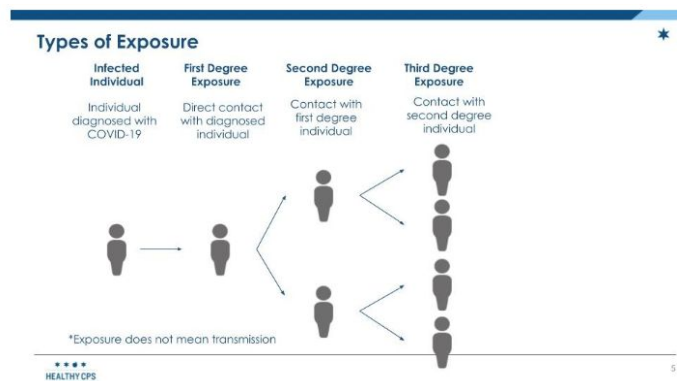

Out of the abundance of caution, these were the actions taken:

- MSA was closed today, and staff and students were sent home.
- MSA students who had not yet entered the school building remained outside.
- MSA will be closed along with the rest of the state until March 30, and deep cleaning will occur at each campus.
- This incident has been reported to the Chicago Department of Public Health and Chicago Public Schools.

All students are encouraged to participate in E-Learning and Enrichment during this time. Your school leader will reach out with specifics and resources.

Quarantine would apply only to a confirmed infected individual and to any persons with first-degree exposure to COVID-19.

- If a person is exposed to an individual who is infected with COVID-19 and has direct contact with family, colleagues, and others, those people are considered to have had first-degree exposure.
- Second-degree contacts are people who have been in contact with a first-degree contact. **Second degree contacts do not require quarantine.**
- Third-degree contacts are those who had contact with a second-degree contact. **Just as the second-degree contact does not require quarantine, neither does a third-degree contact.**

RODNEY D. JOSLIN CAMPUS | IIT MATH & SCIENCE ACADEMY | LEADERSHIP CAMPUS